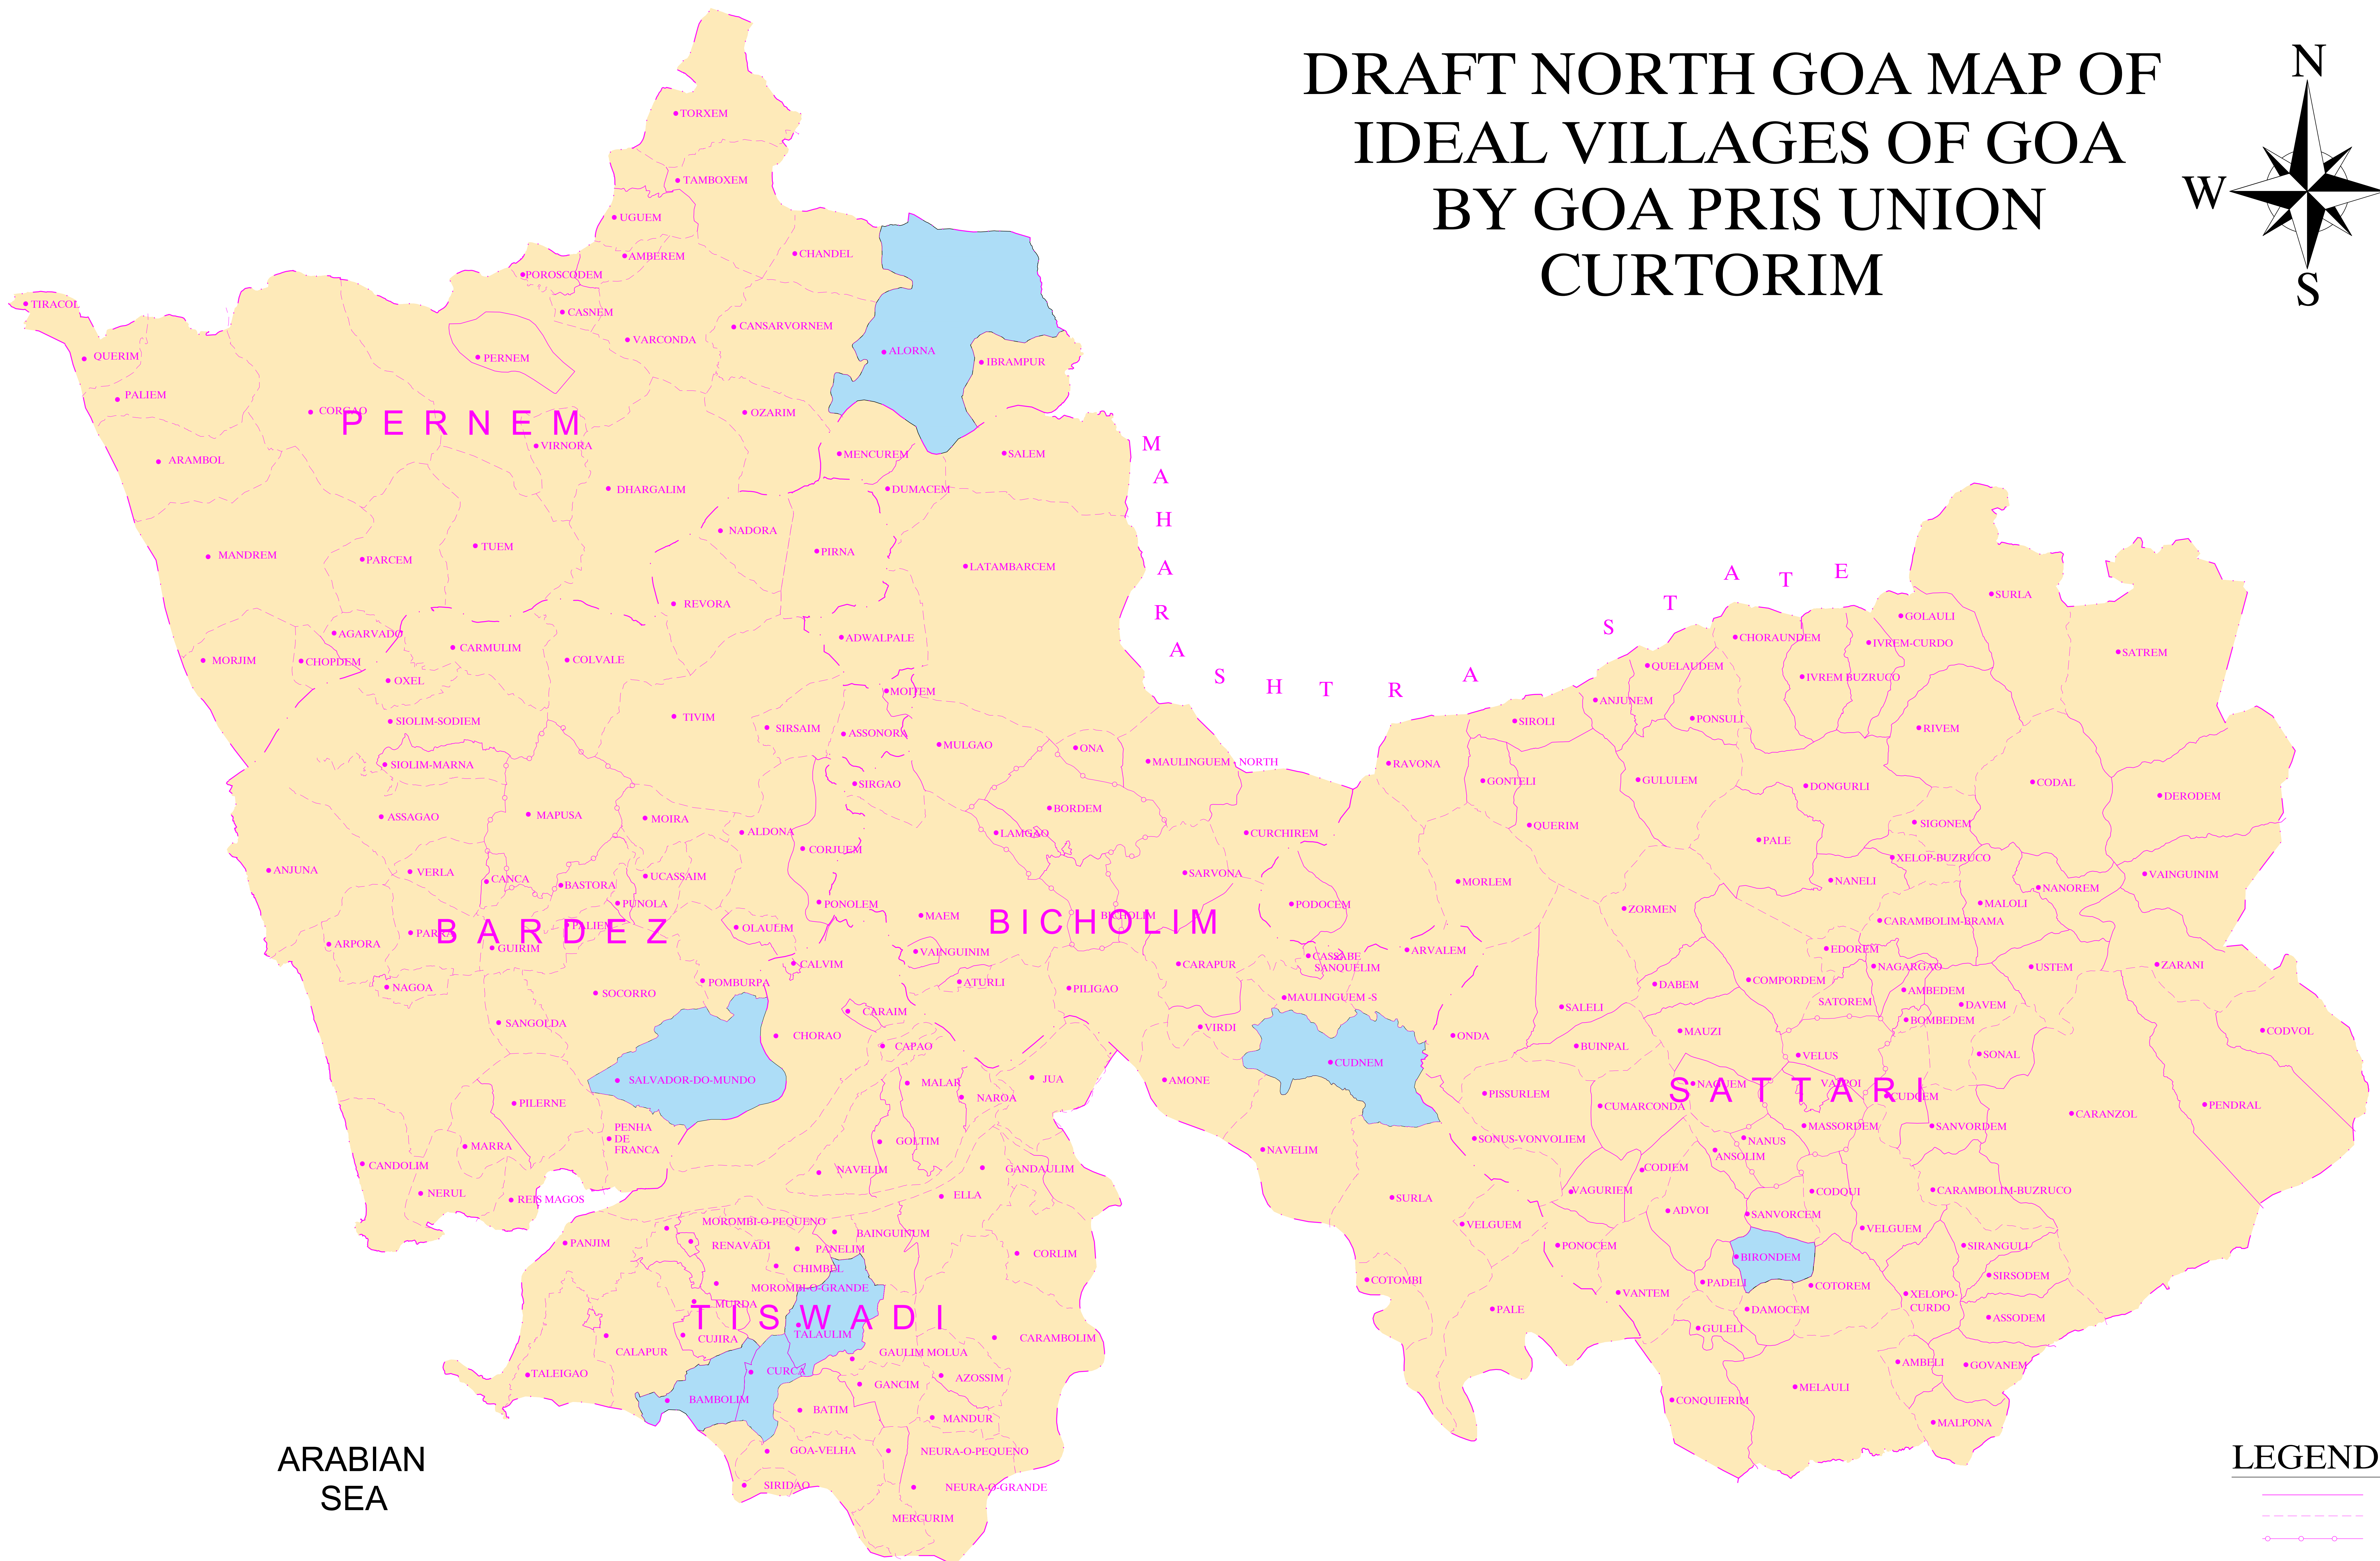

DRAFT NORTH GOA MAP OF IDEAL VILLAGES OF GOA BY GOA PRIS UNION CURTORIM

ARABIAN
SEA

LEGENDS:-

- VILLAGE BOUNDARY
- PANCHAYAT BOUNDARY
- MUNICIPAL BOUNDARY
- STATE BOUNDARY
- TALUKA BOUNDARY