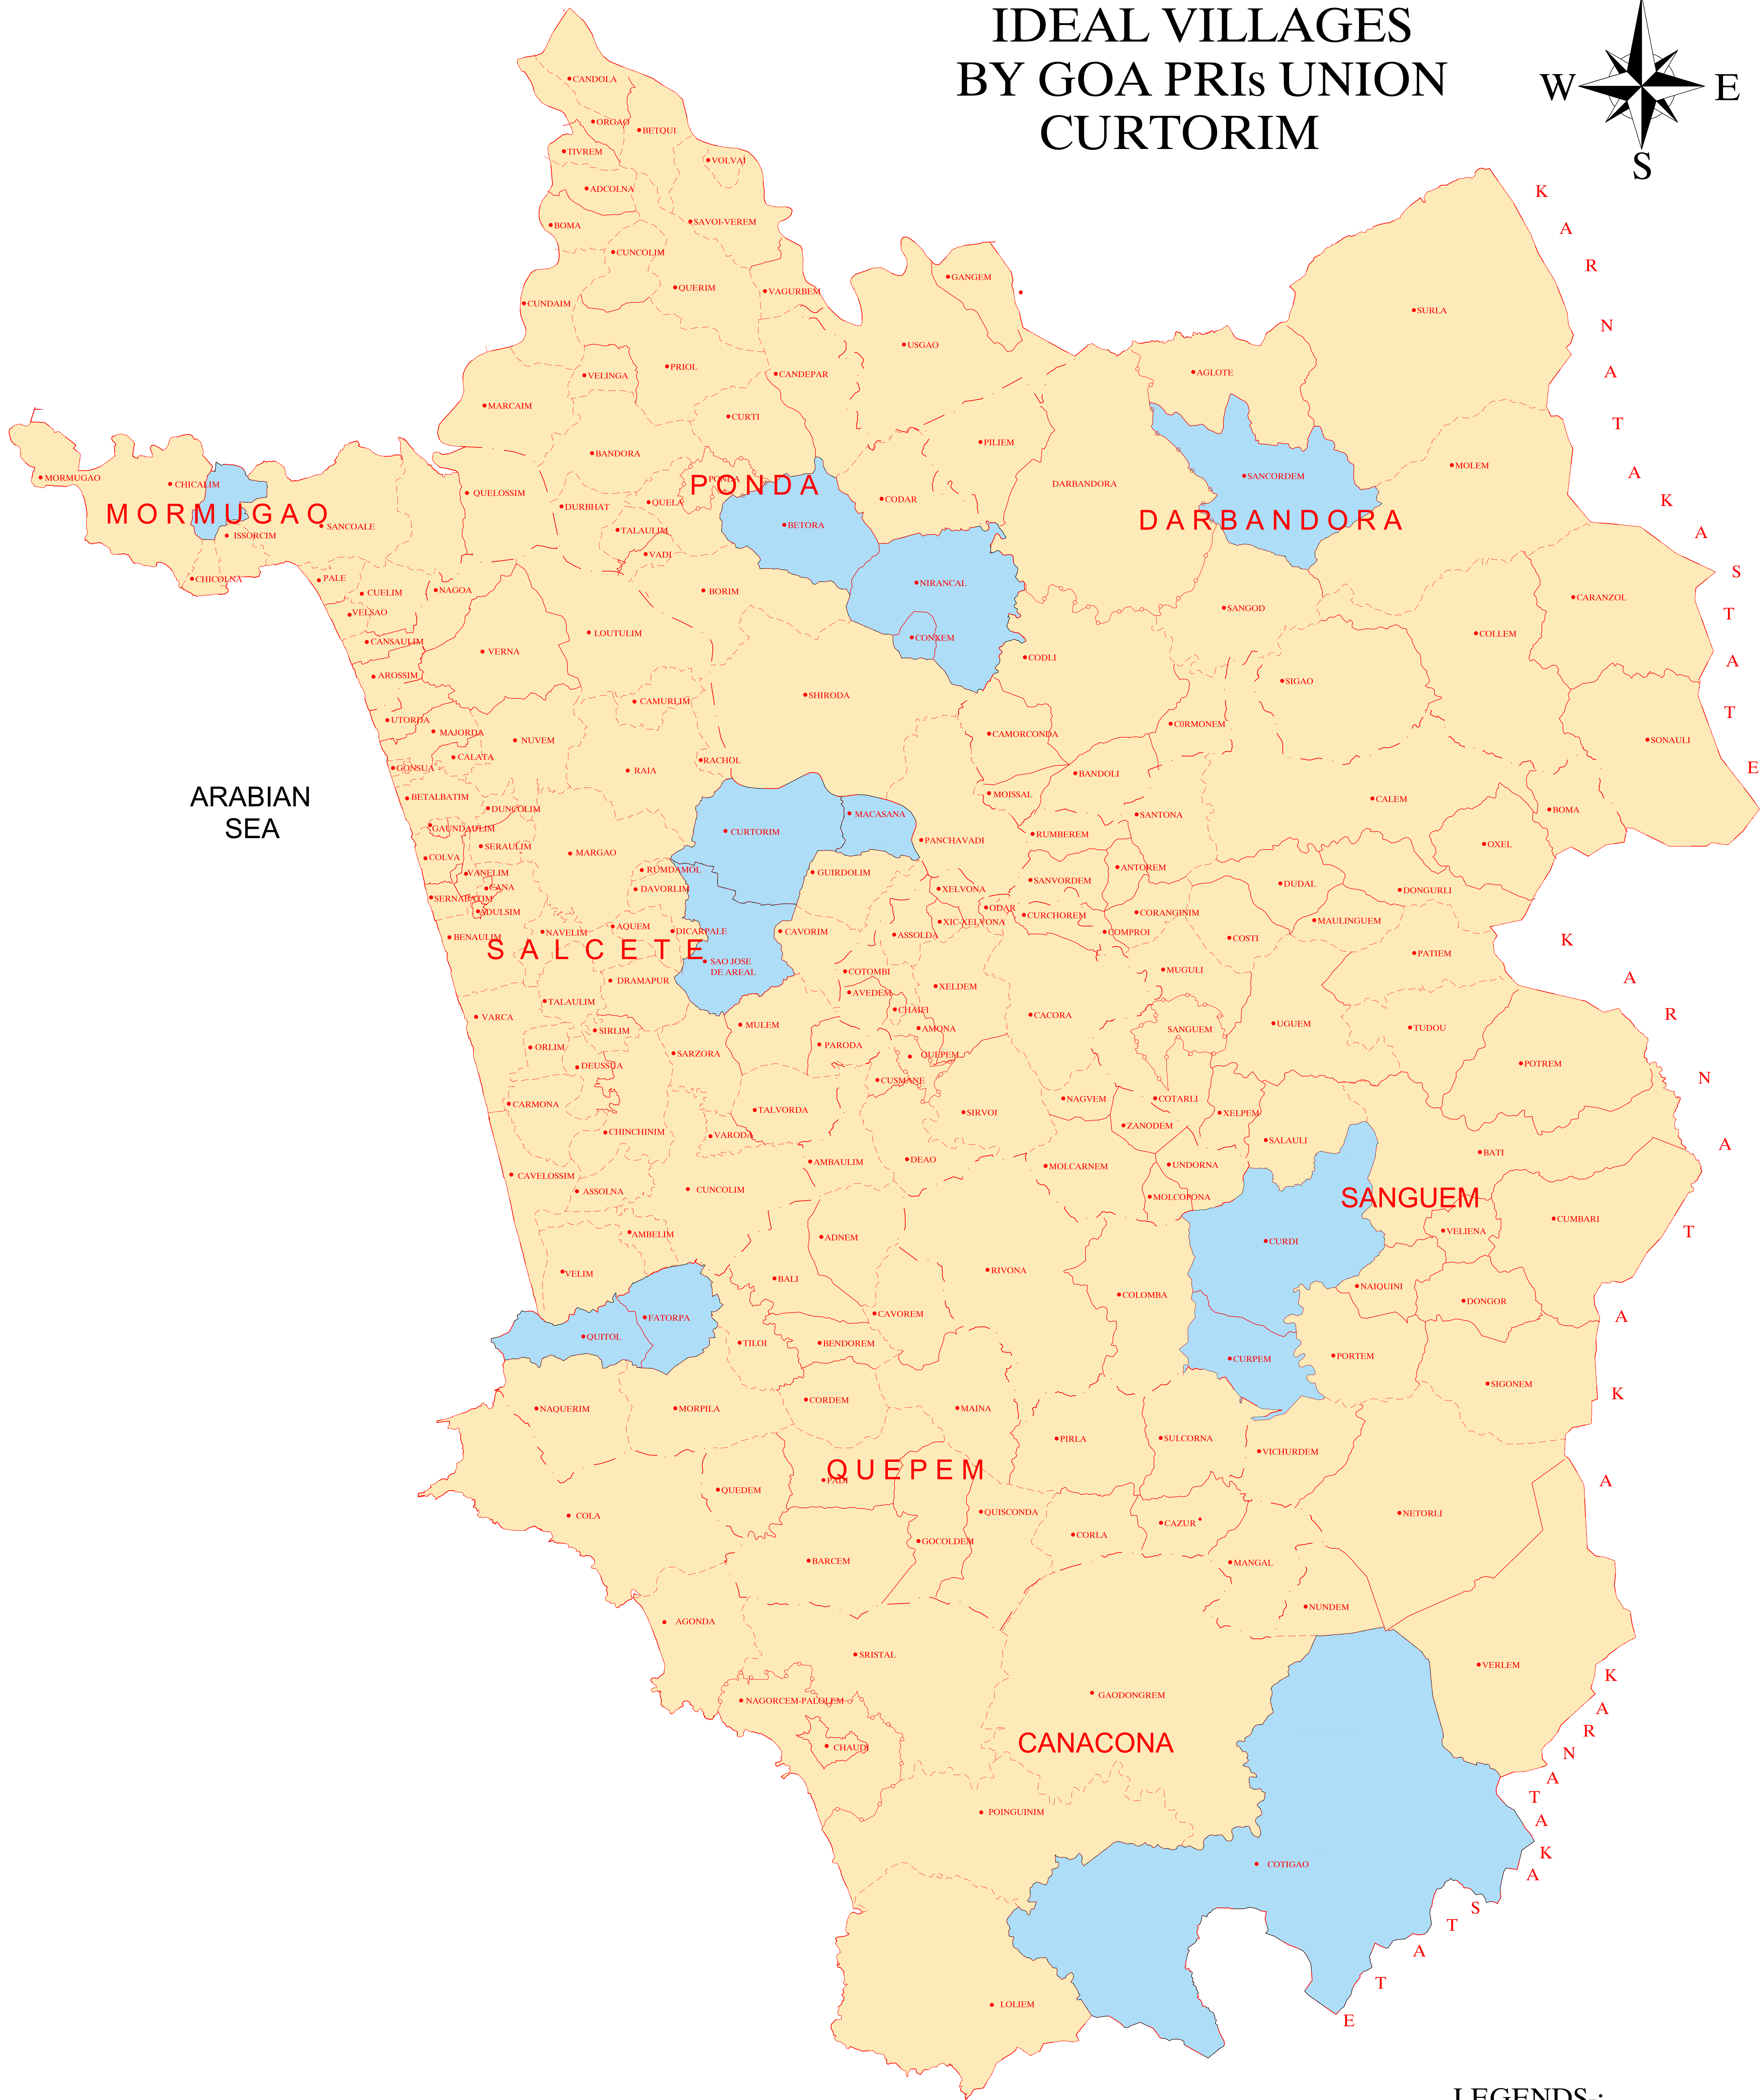

DRAFT SOUTH GOA MAP OF IDEAL VILLAGES BY GOA PRIs UNION CURTORIM

LEGENDS:-

- VILLAGE BOUNDARY
- PANCHAYAT BOUNDARY
- MUNICIPAL BOUNDARY
- STATE BOUNDARY
- TALUKA BOUNDARY