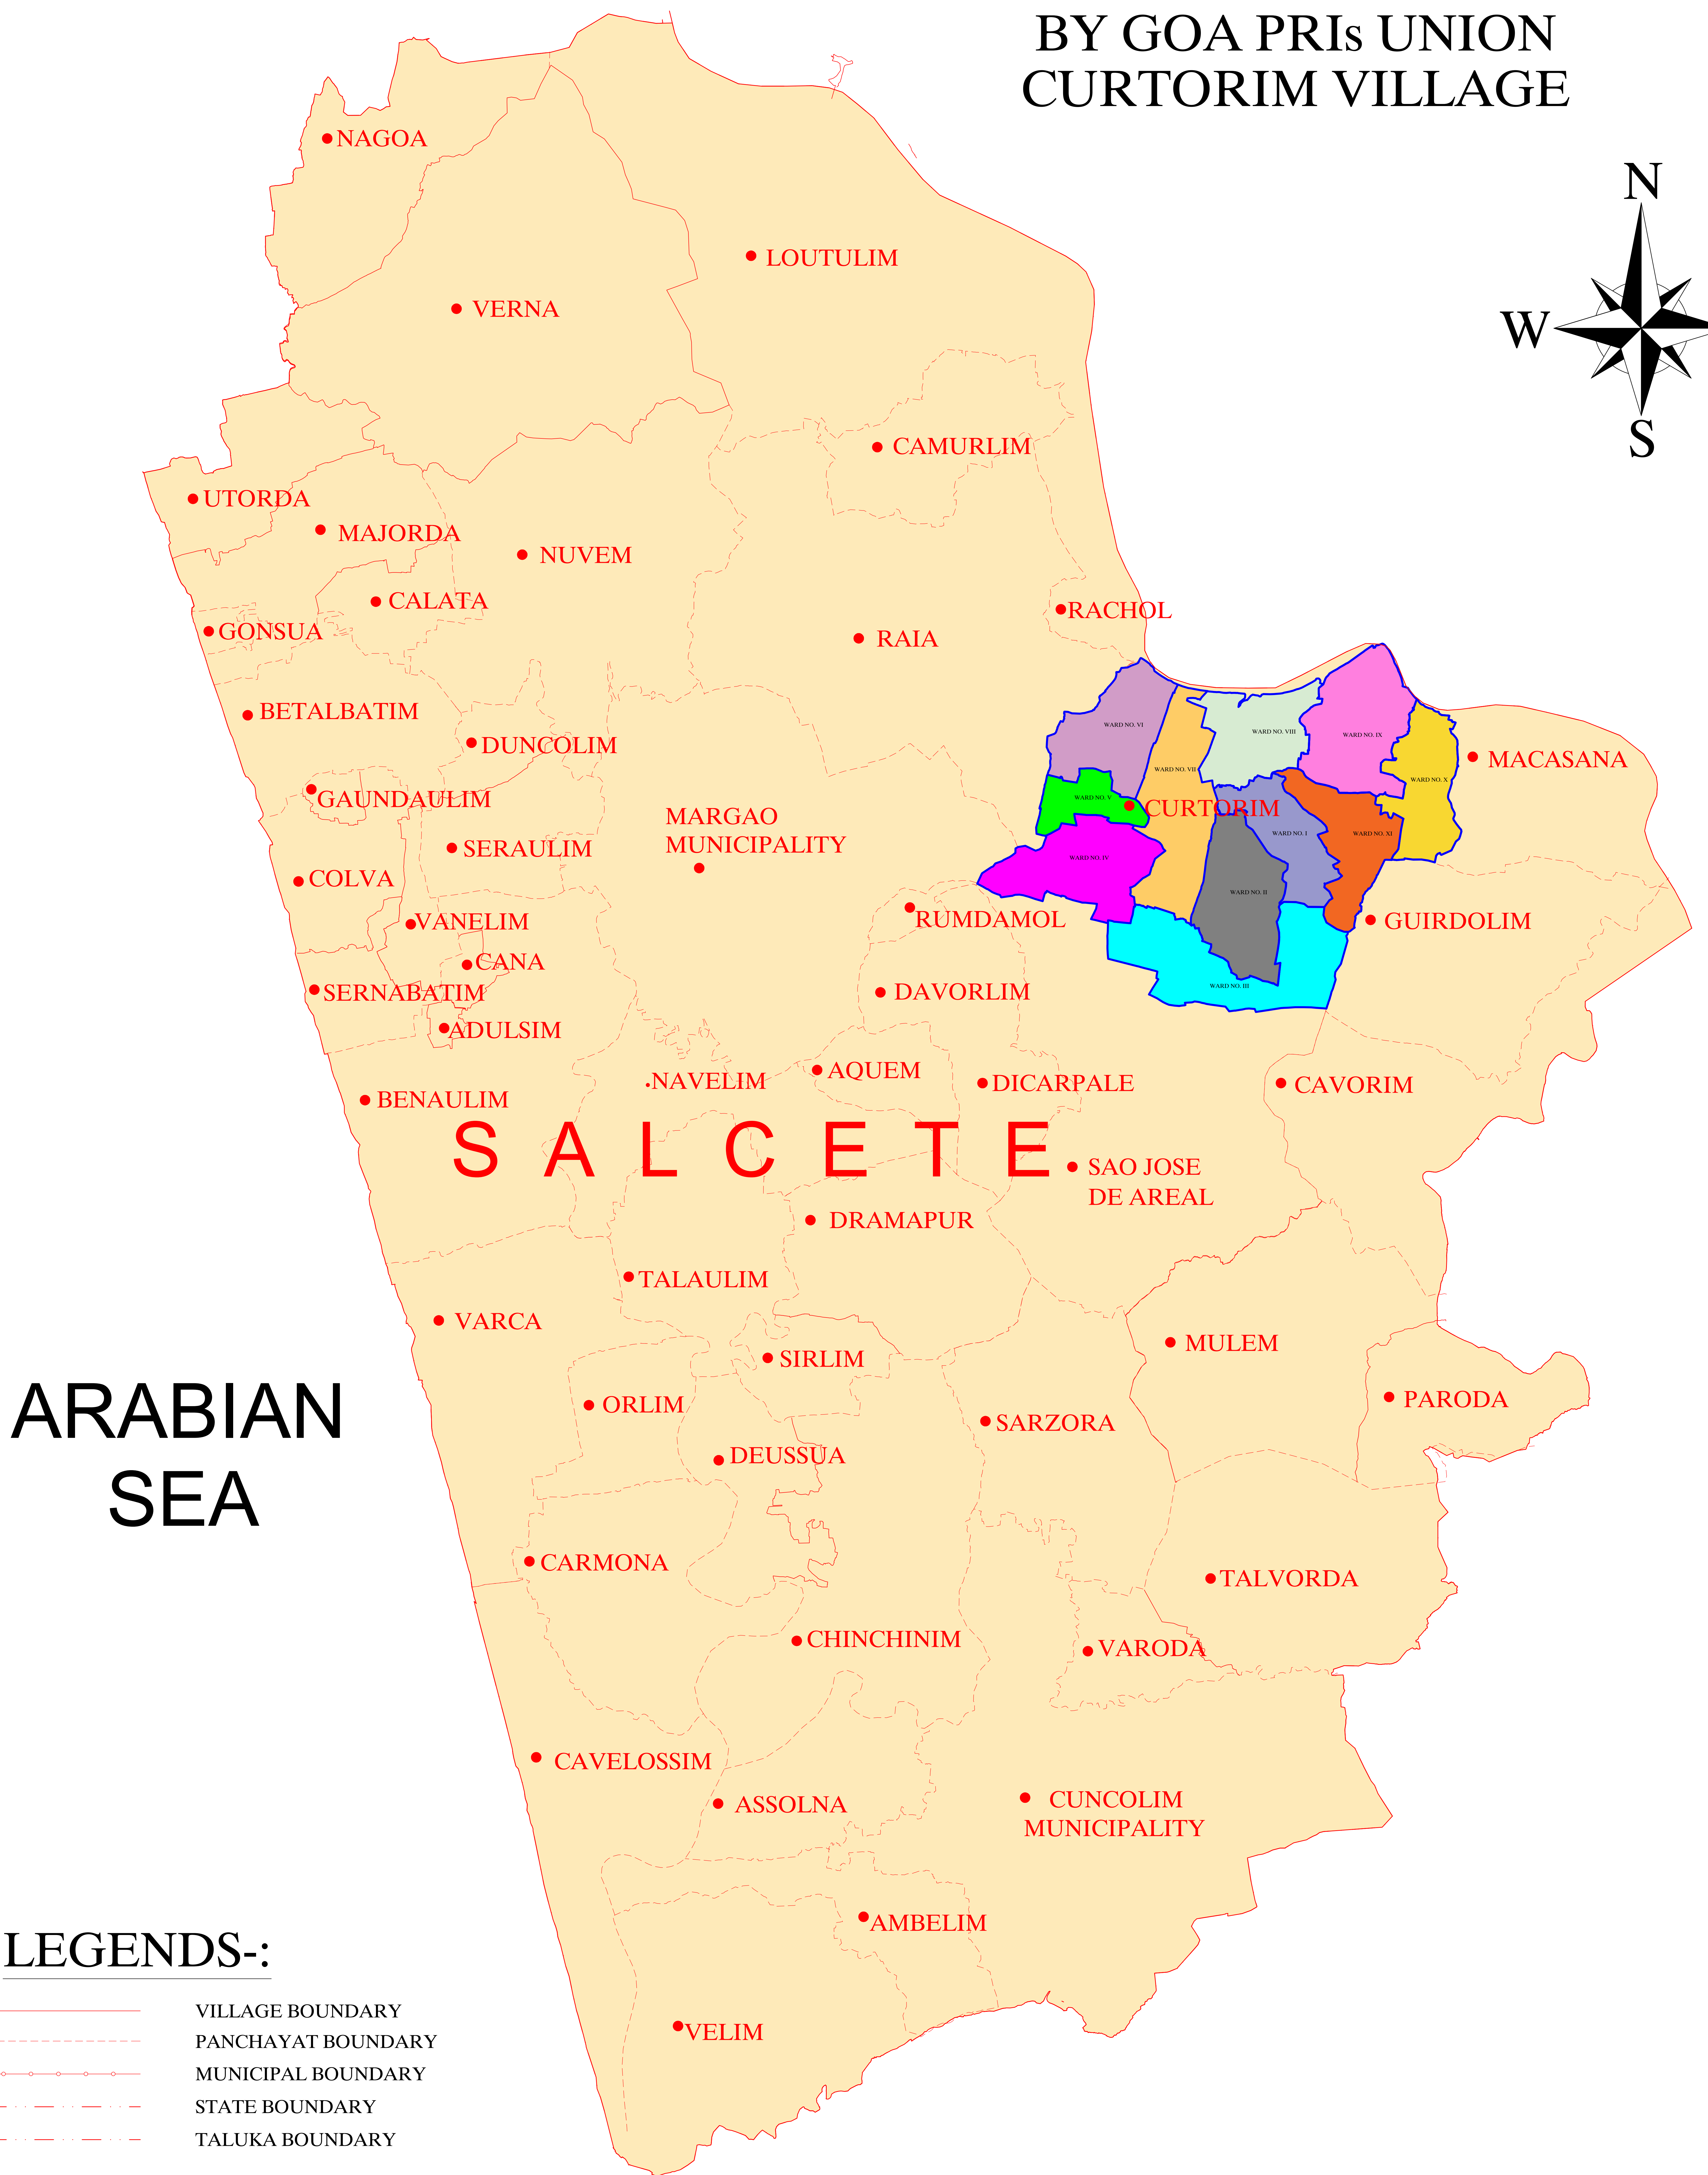

DRAFT WARD WISE MAP OF CURTORIM OF SALCETE TALUKA BY GOA PRIs UNION CURTORIM VILLAGE

LEGENDS:-

- VILLAGE BOUNDARY
- PANCHAYAT BOUNDARY
- MUNICIPAL BOUNDARY
- STATE BOUNDARY
- TALUKA BOUNDARY