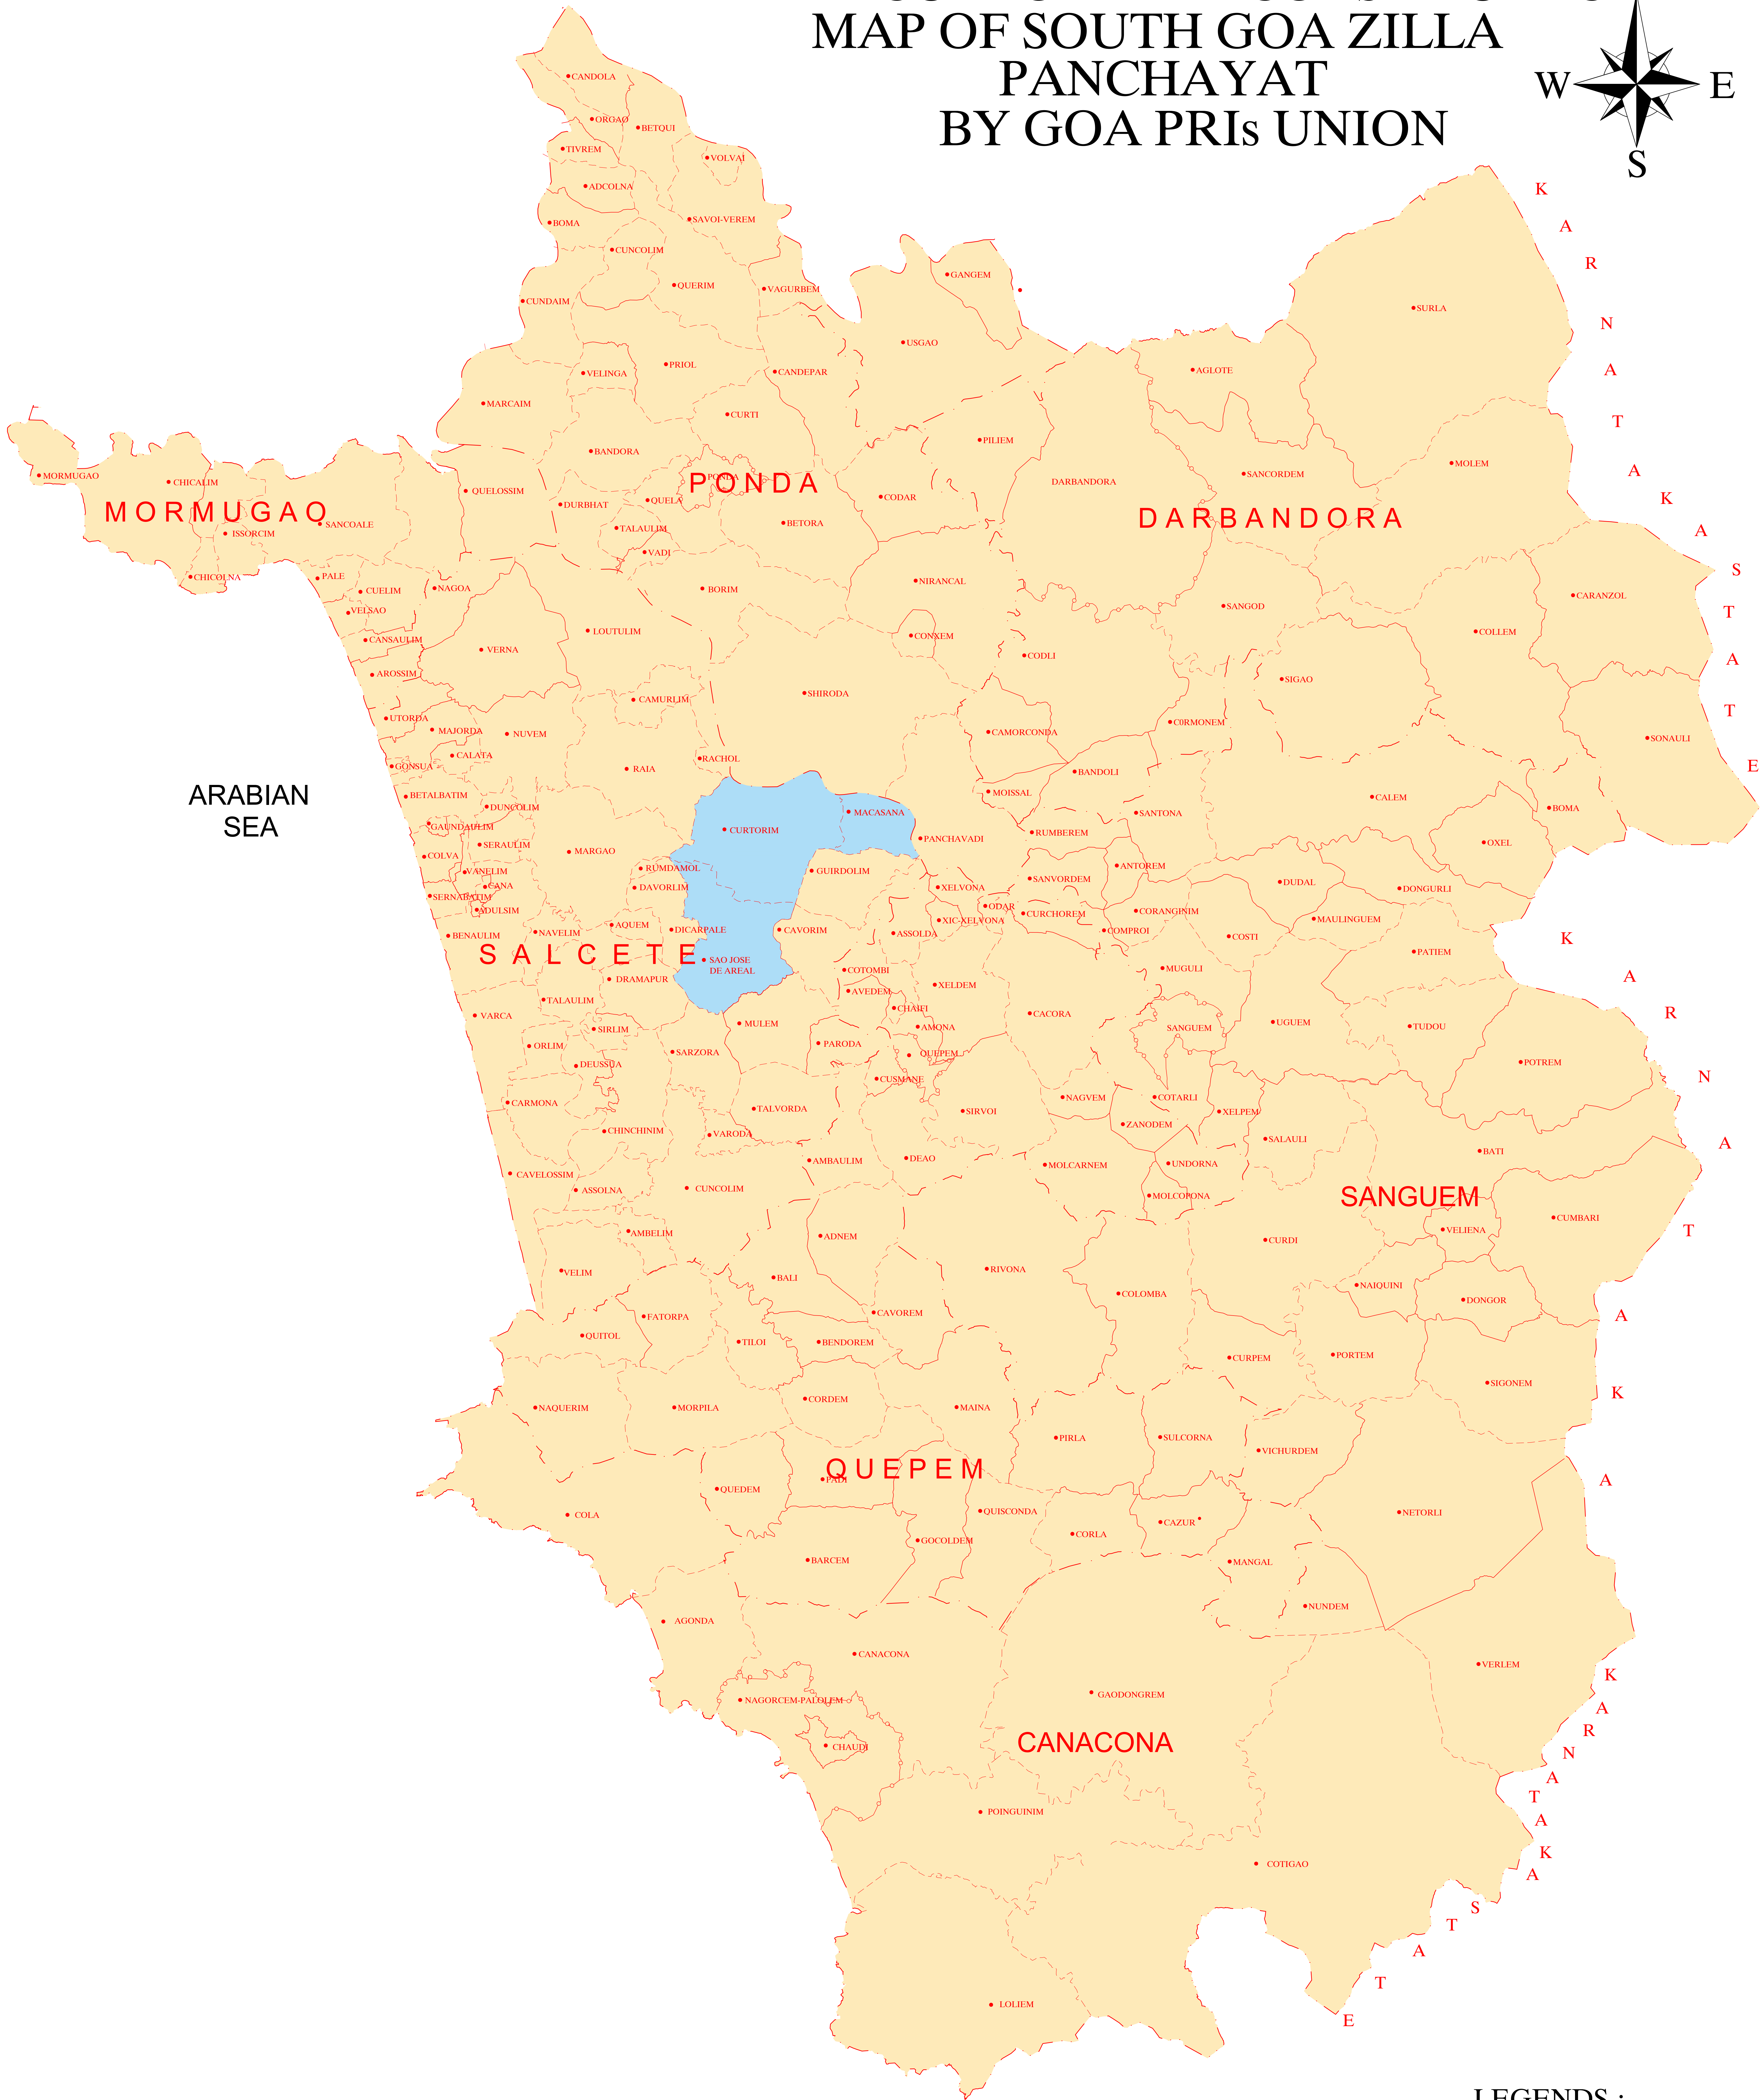

DRAFT CURTORIM ZP CONSTITUENCY MAP OF SOUTH GOA ZILLA PANCHAYAT BY GOA PRIs UNION

LEGENDS:-

- VILLAGE BOUNDARY
- - - PANCHAYAT BOUNDARY
- - - - - MUNICIPAL BOUNDARY
- - - - - STATE BOUNDARY
- - - - - TALUKA BOUNDARY