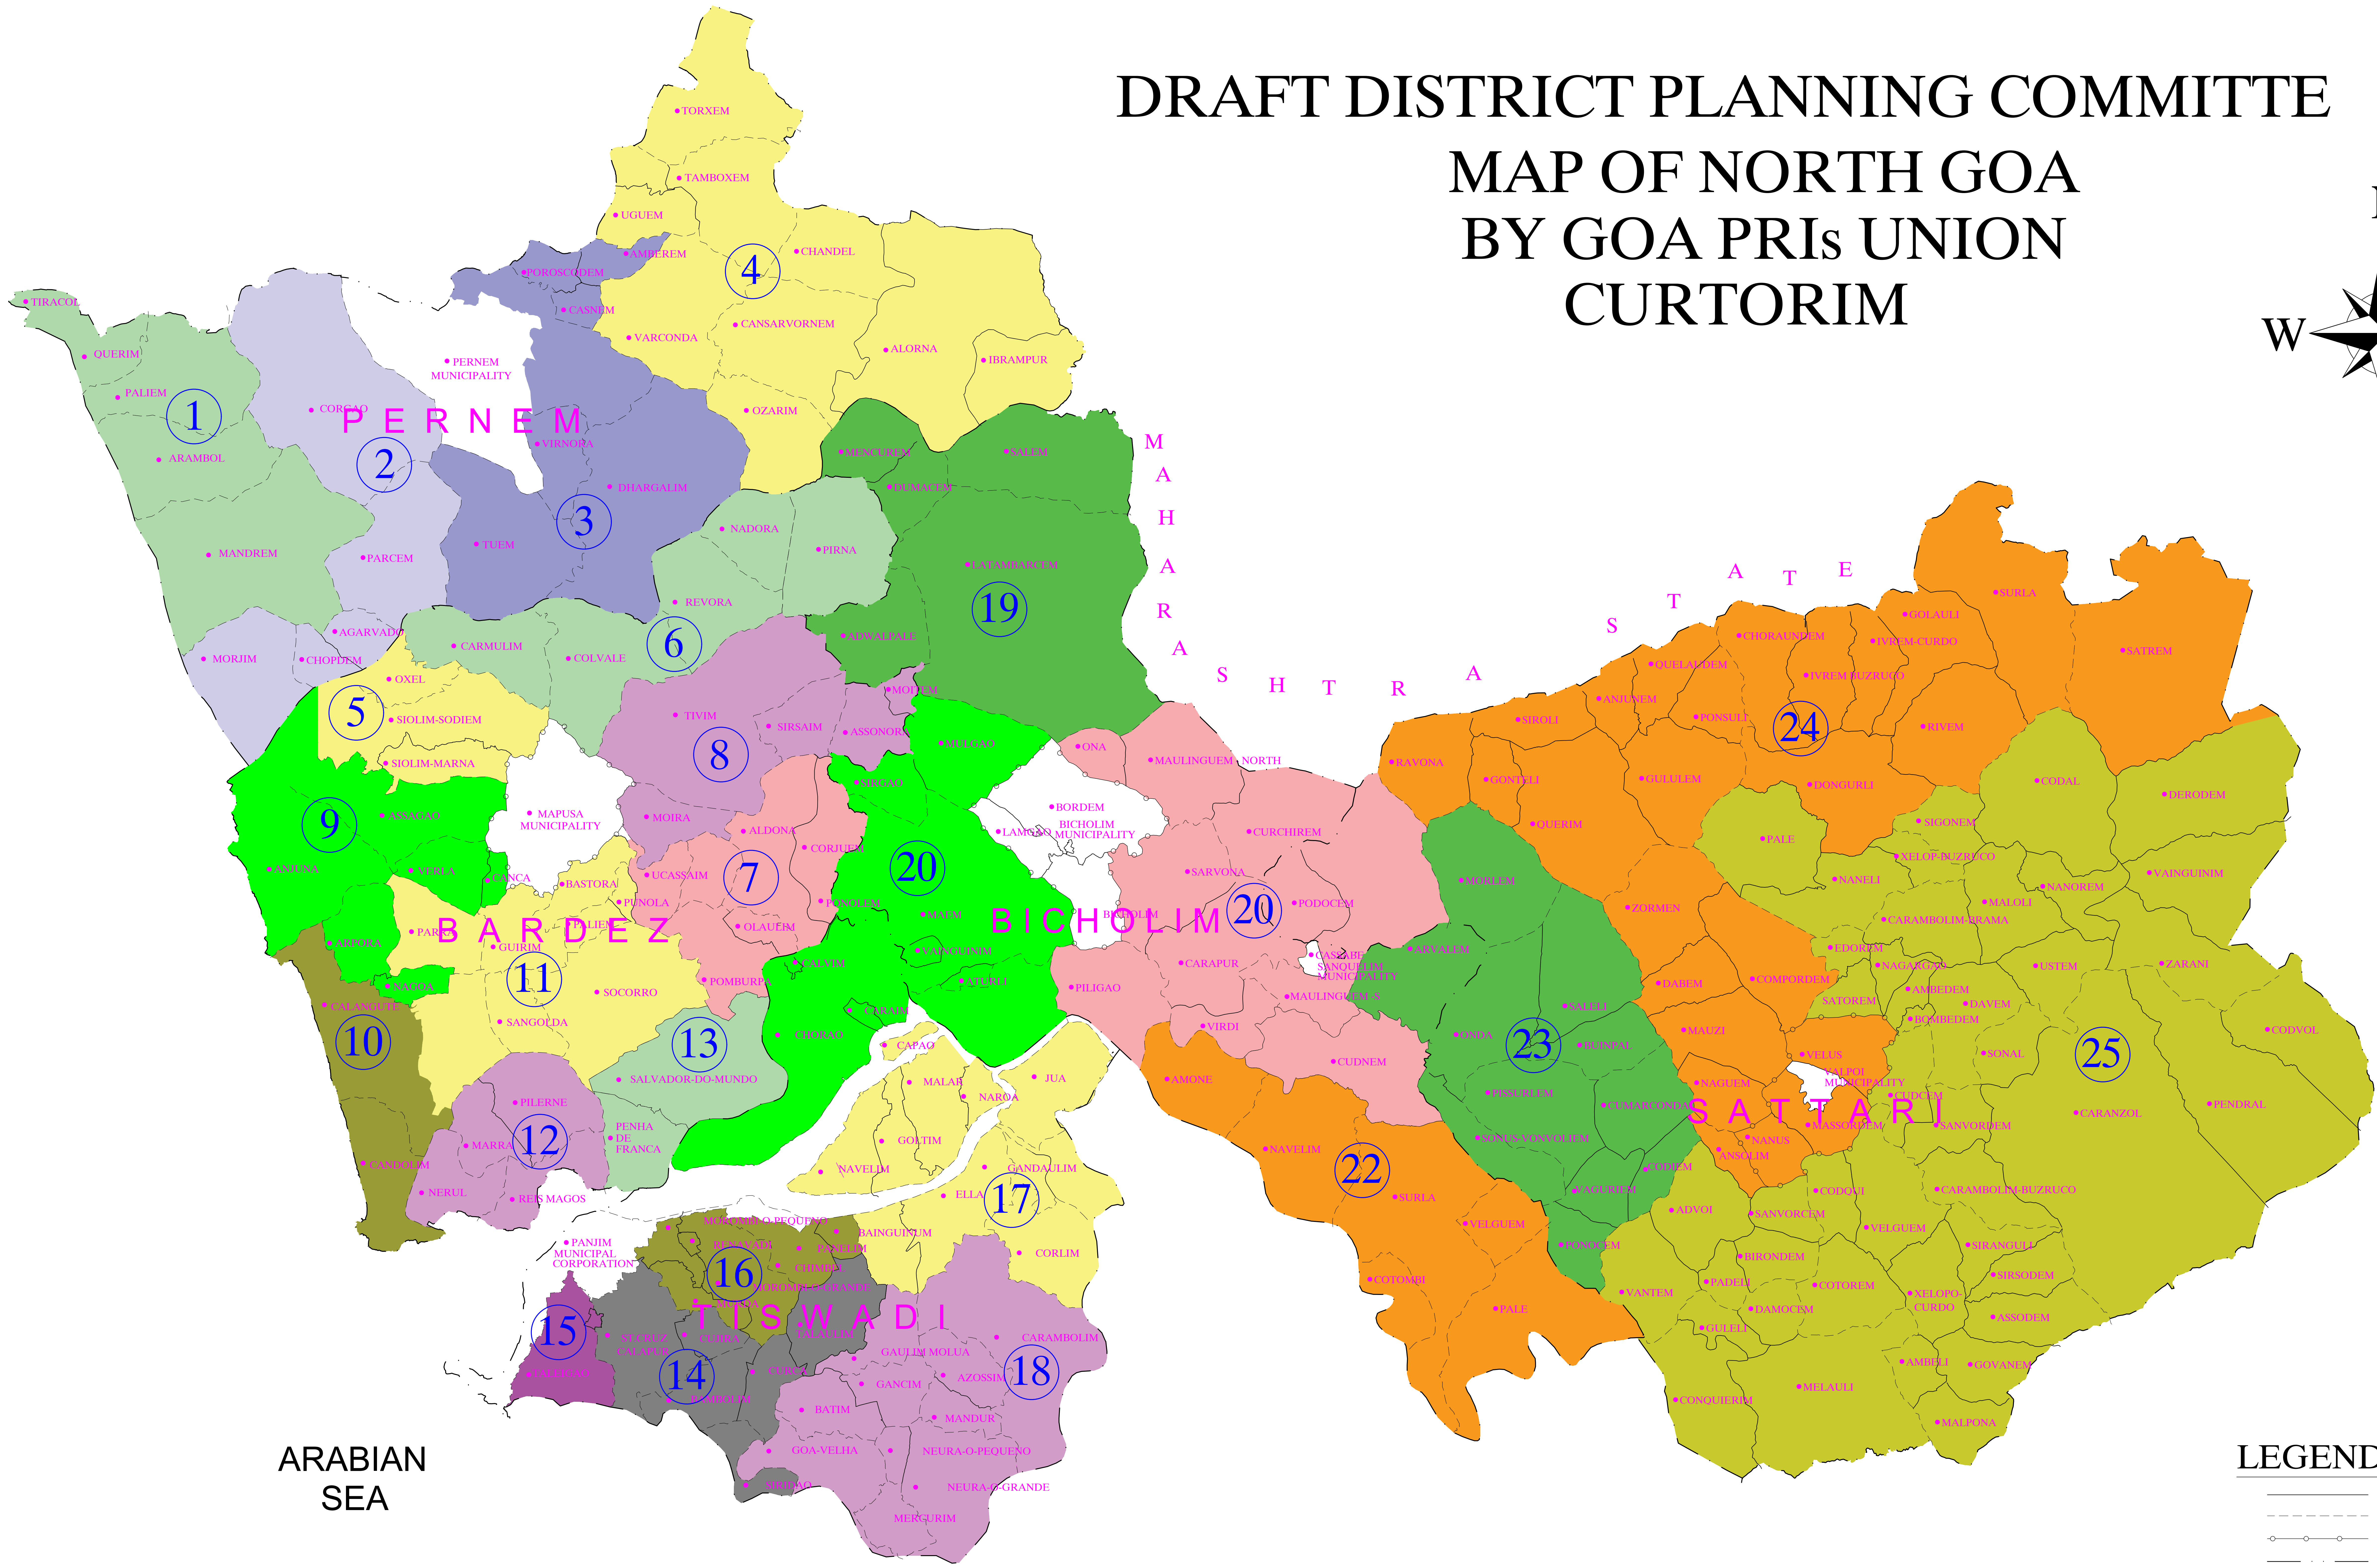

DRAFT DISTRICT PLANNING COMMITTEE MAP OF NORTH GOA BY GOA PRIs UNION CURTORIM

LEGENDS:-

- VILLAGE BOUNDARY
- - - - - PANCHAYAT BOUNDARY
- ○ ○ ○ ○ MUNICIPAL BOUNDARY
- STATE BOUNDARY
- TALUKA BOUNDARY