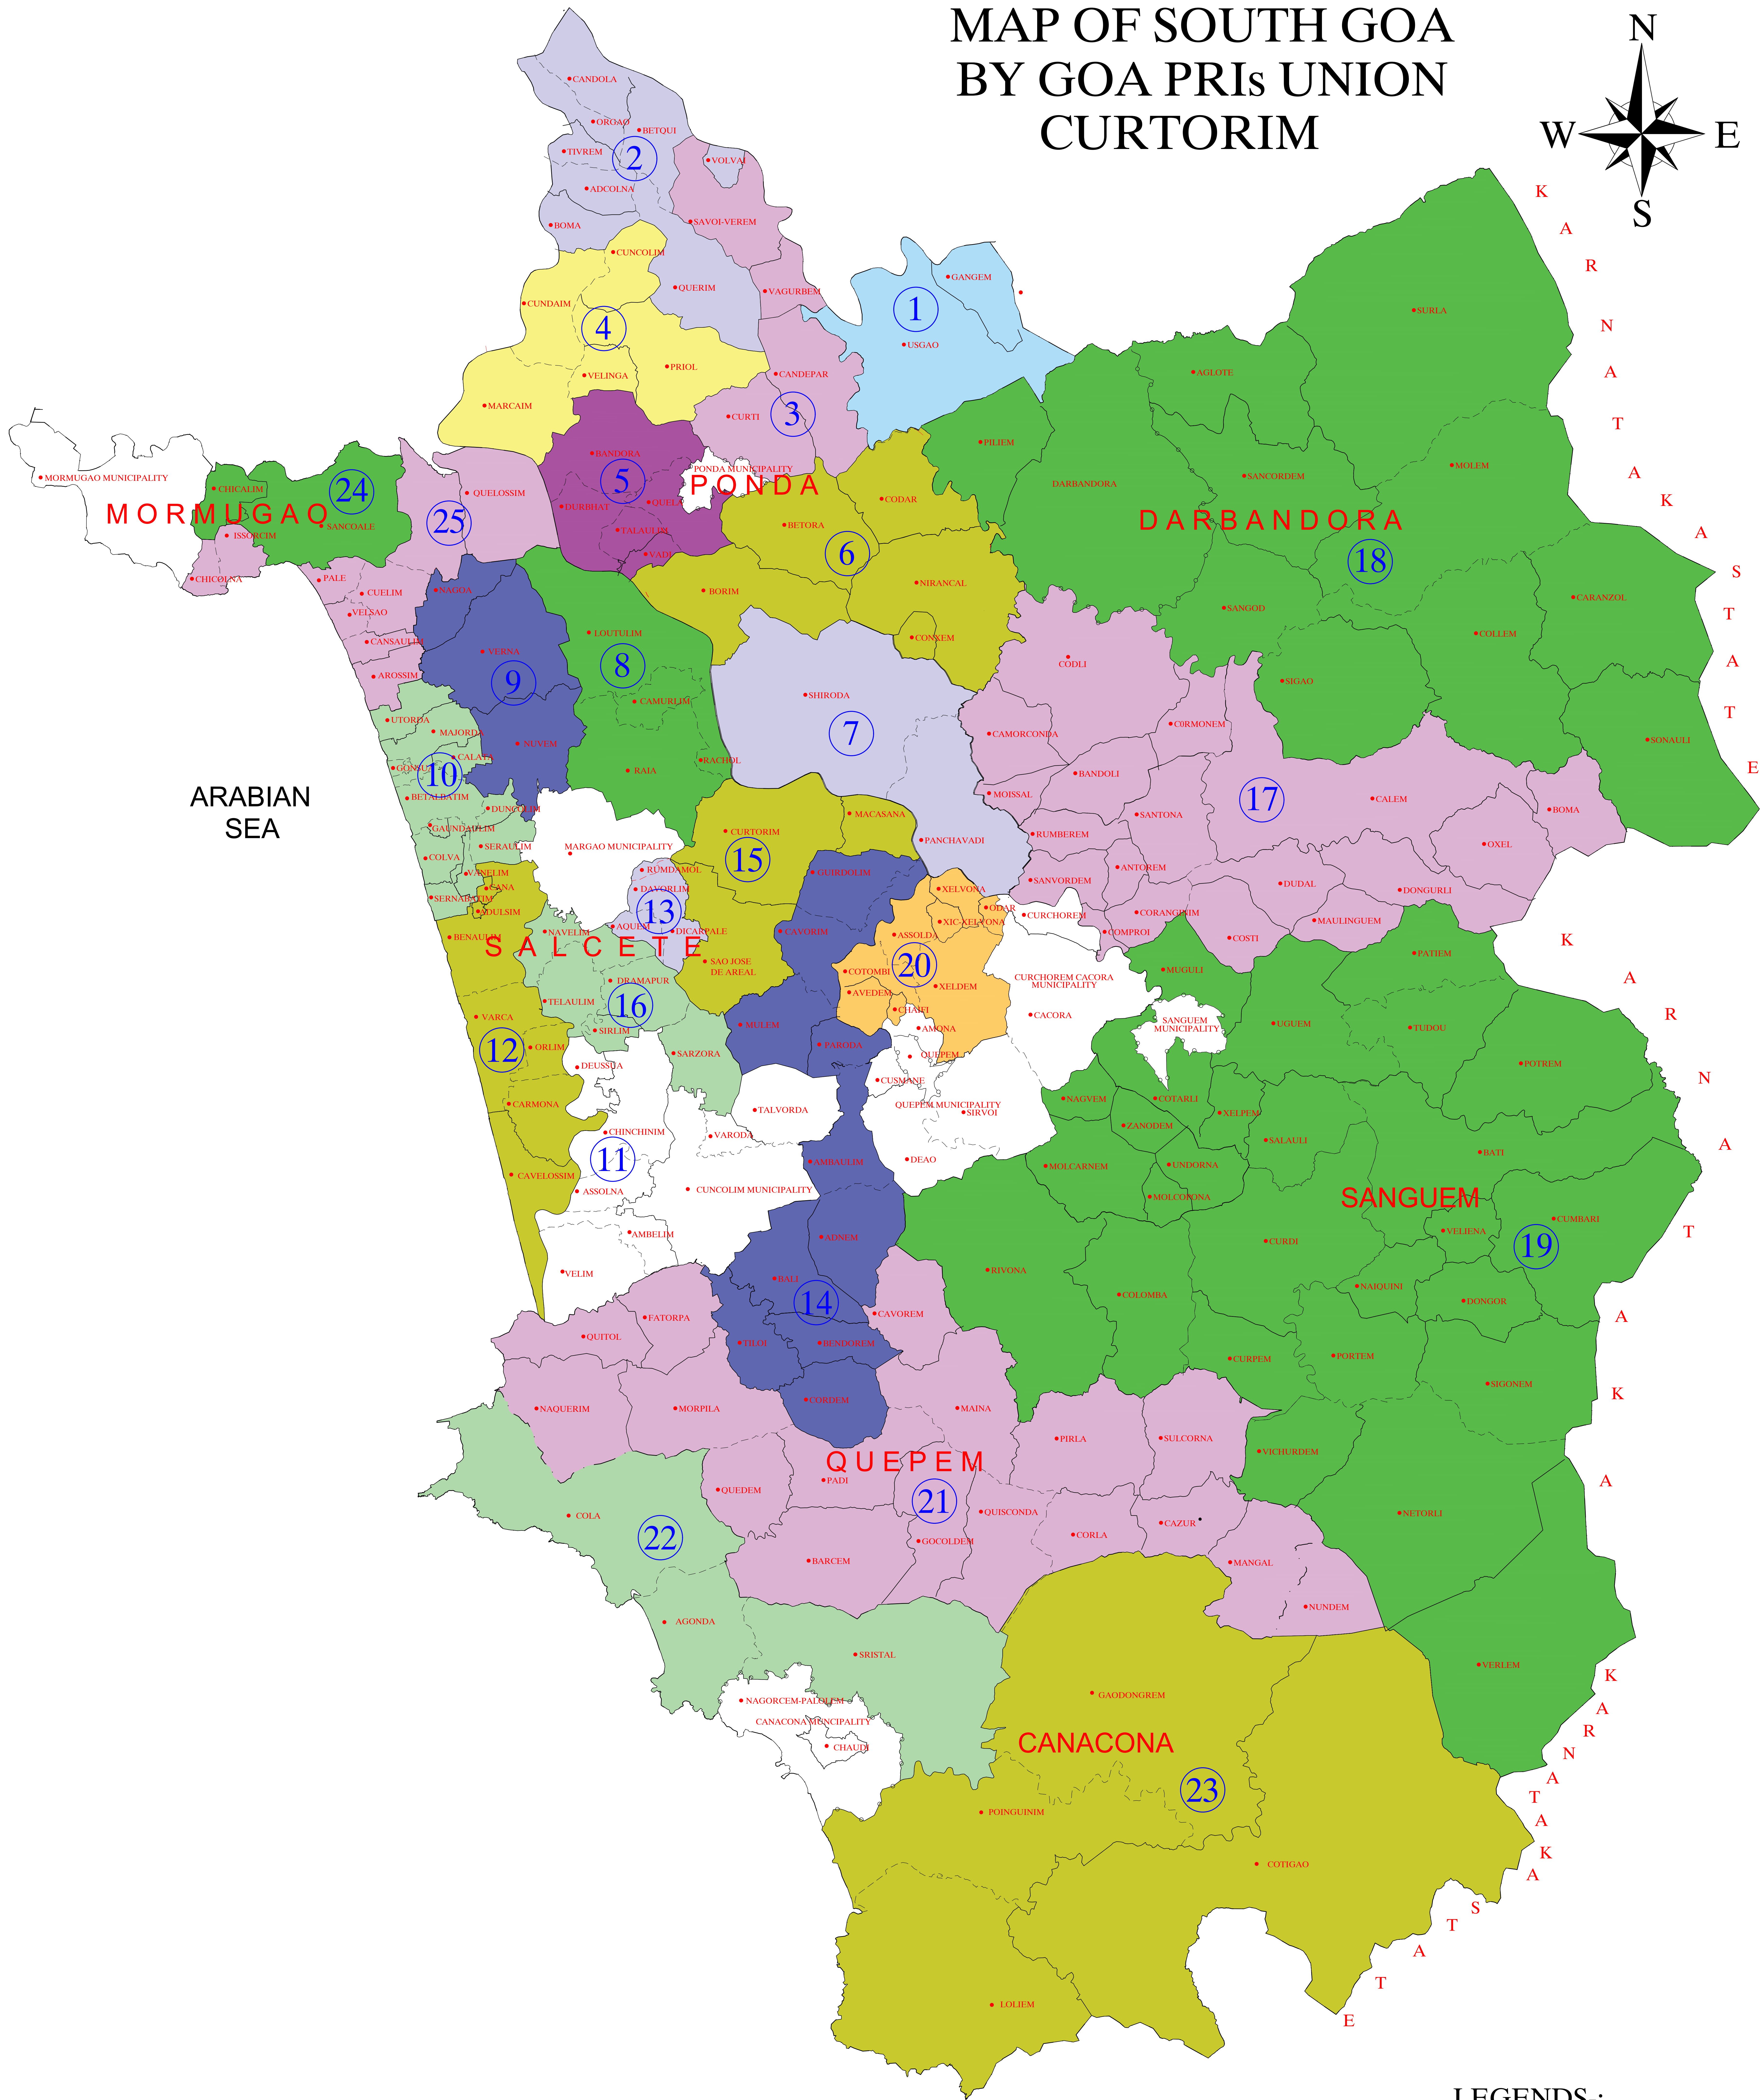

DRAFT DISTRICT PLANNING COMMITTEE MAP OF SOUTH GOA BY GOA PRIs UNION CURTORIM

LEGENDS:-

- VILLAGE BOUNDARY
- - - PANCHAYAT BOUNDARY
- MUNICIPAL BOUNDARY
- STATE BOUNDARY
- TALUKA BOUNDARY